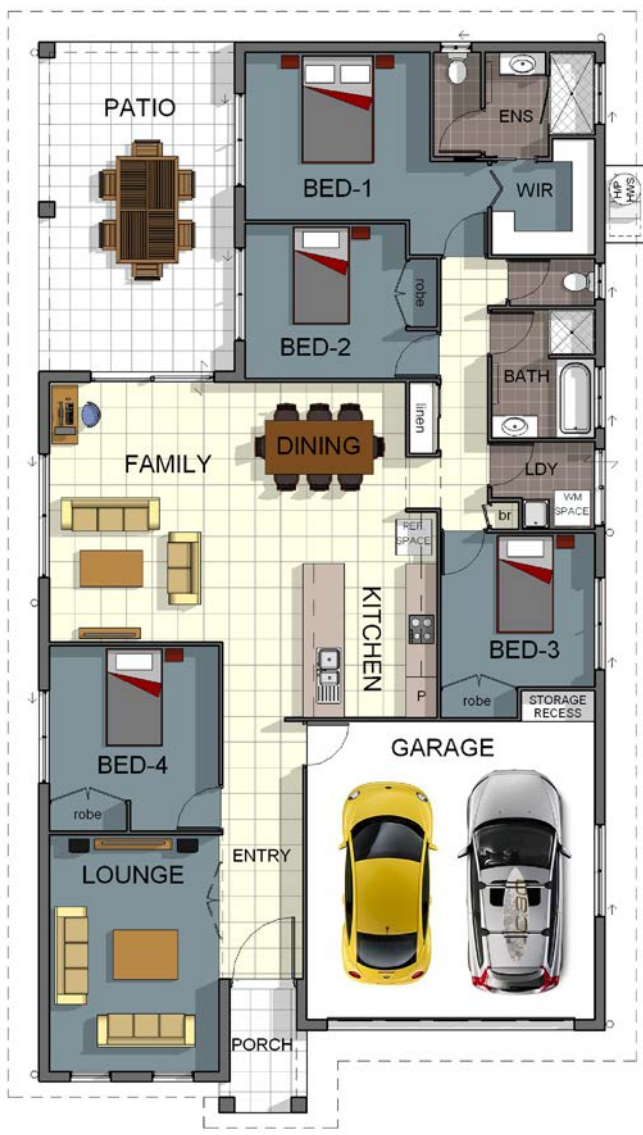

Peace of Mind Guarantees:

Fixed Price Guarantee

5 Month Build Guarantee

12 Month Defect Warranty

Lifetime Structural Warranty

total areas

Living	154.58m²
Garage	34.96m²
Alfresco	24.32m²
Porch	3.56m²

Phone 4795 0900
info@gradyhomes.com.au
www.gradyhomes.com.au

217m² total area