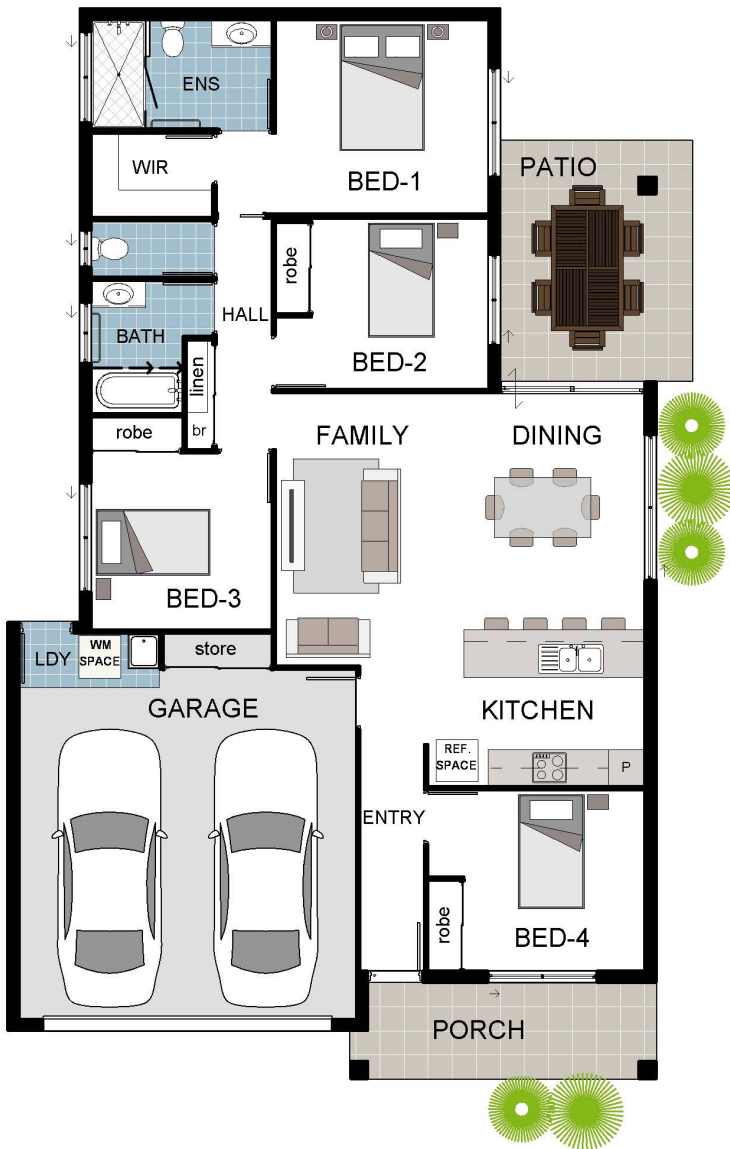

Peace of Mind Guarantees:

Fixed Price Guarantee

5 Month Build Guarantee

12 Month Defect Warranty

Lifetime Structural Warranty

total areas

Living	113.56m²
Garage	37.84m²
Alfresco	12.80m²
Porch	7.92m²