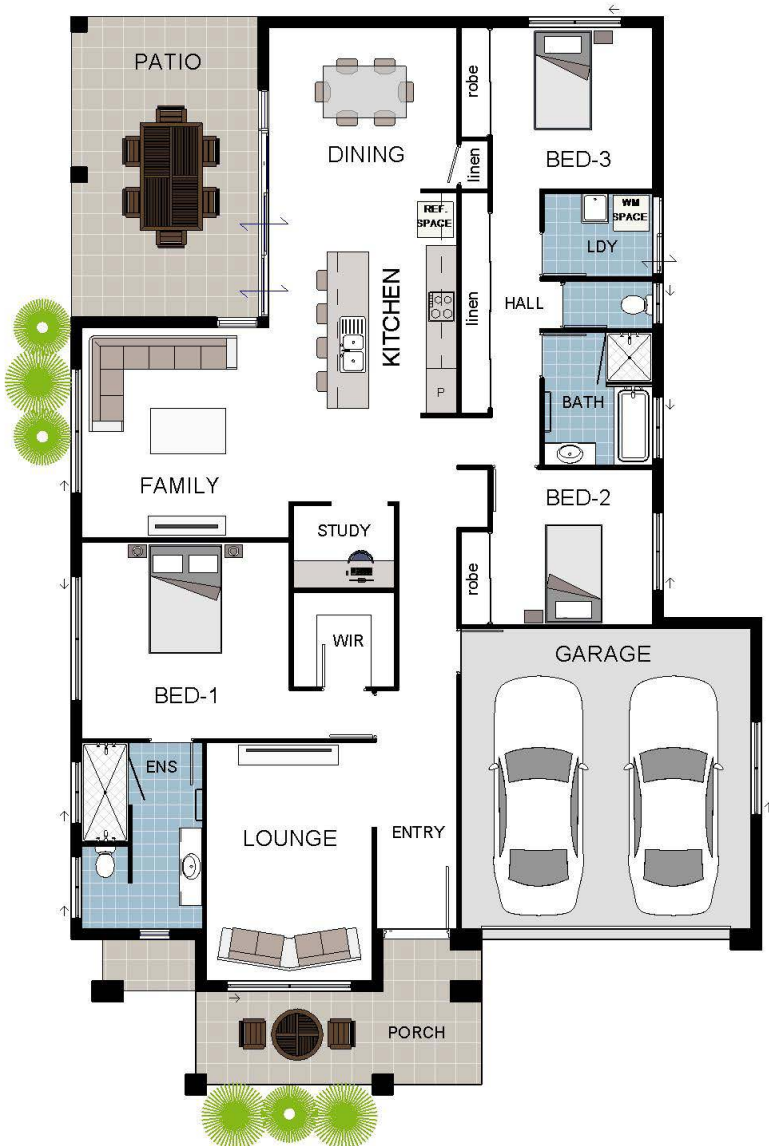

Peace of Mind Guarantees:

Fixed Price Guarantee

5 Month Build Guarantee

12 Month Defect Warranty

Lifetime Structural Warranty

total areas

Living	162.24m²
Garage	35.42m²
Alfresco	20.88m²
Porch	12.00m²

Phone 4795 0900
info@gradyhomes.com.au
www.gradyhomes.com.au

231m² total area