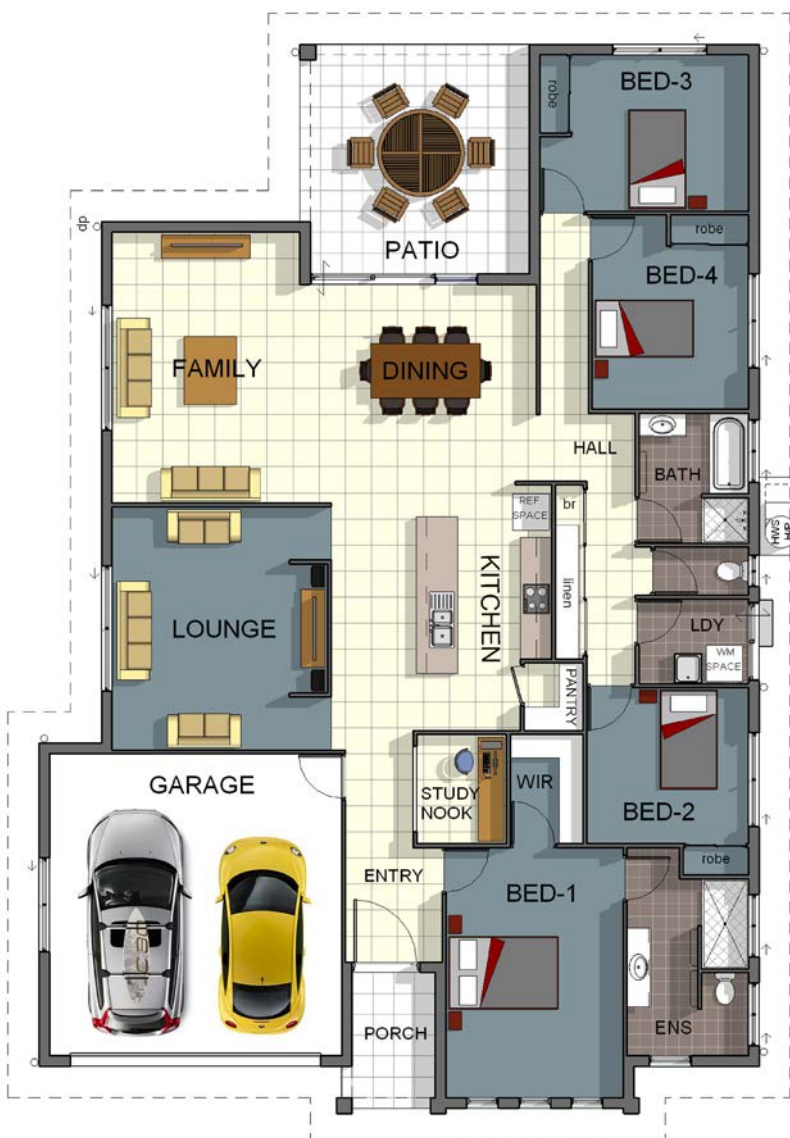

Lifetime Structural Warranty

total areas

Living	187.08m ²
Garage	35.40m ²
Alfresco	19.16m ²
Porch	4.32m ²

Phone 4795 0900
info@gradyhomes.com.au
www.gradyhomes.com.au

246m² total area

Magnetic 3A

4  2  2  1 