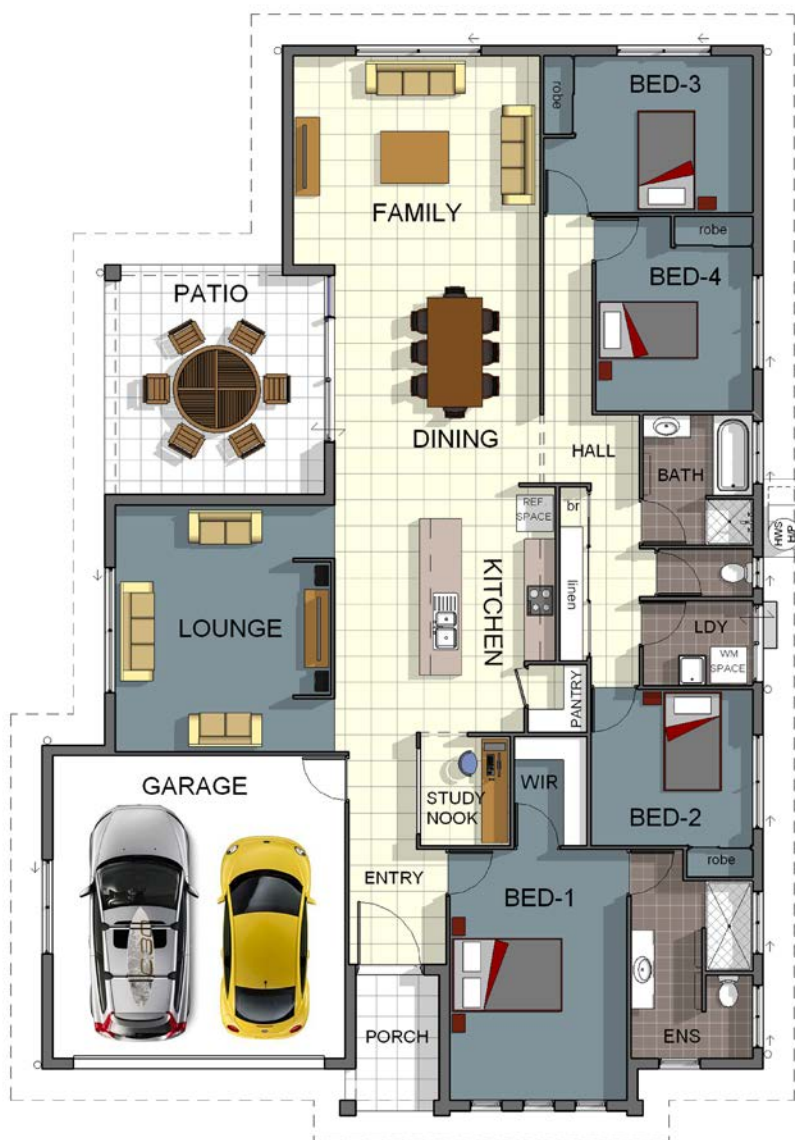

Lifetime Structural Warranty

total areas

Living	186.56m ²
Garage	35.40m ²
Alfresco	18.32m ²
Porch	4.32m ²

Phone 4795 0900
info@gradyhomes.com.au
www.gradyhomes.com.au

245m² total area

Magnetic 4A

4  2  2  1 