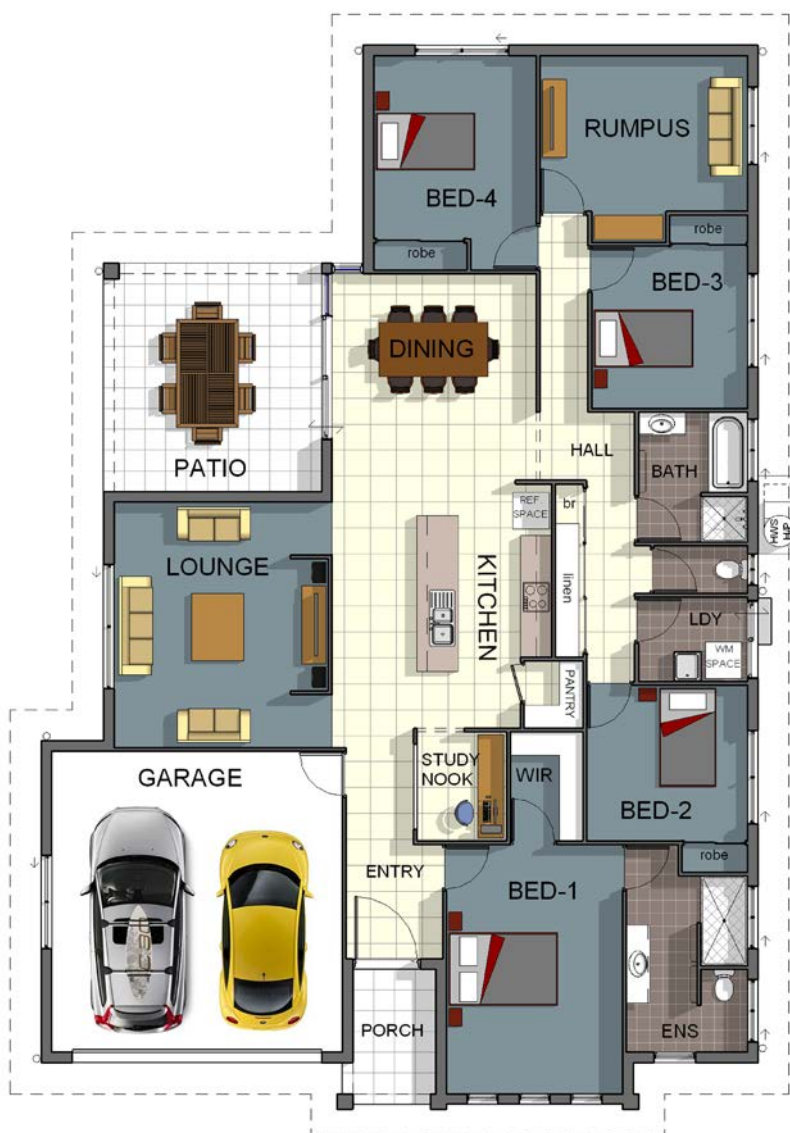

Lifetime Structural Warranty

total areas

Living	179.68m ²
Garage	35.40m ²
Alfresco	18.48m ²
Porch	4.32m ²

Phone 4795 0900
info@gradyhomes.com.au
www.gradyhomes.com.au

238m² total area

Magnetic 6A

4  2  2  1 