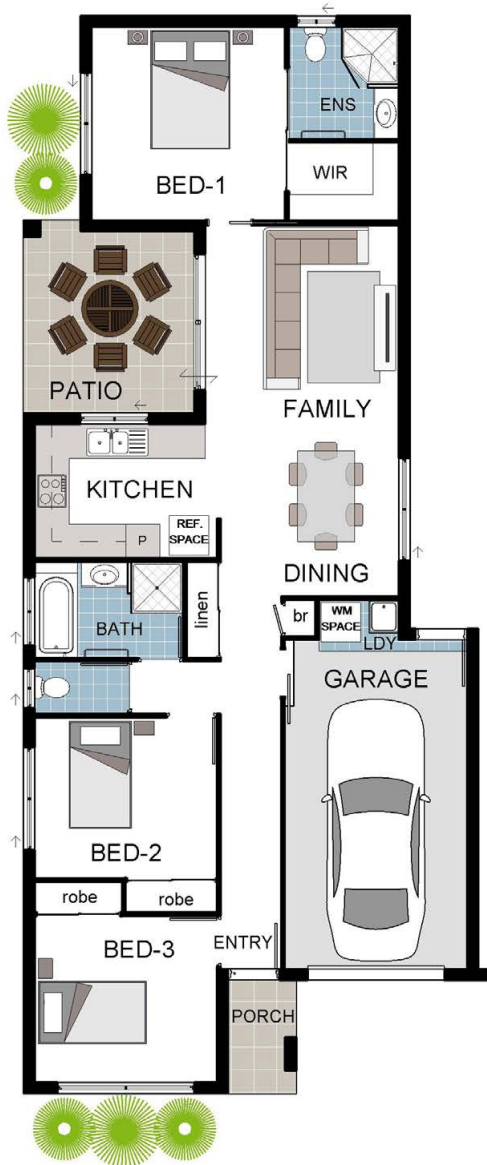

Peace of Mind Guarantees:

Fixed Price Guarantee

5 Month Build Guarantee

12 Month Defect Warranty

Lifetime Structural Warranty

total areas

Living	95.08m²
Garage	21.76m²
Alfresco	9.80m²
Porch	2.40m²

Phone 4795 0900
info@gradyhomes.com.au
www.gradyhomes.com.au

129m² total area